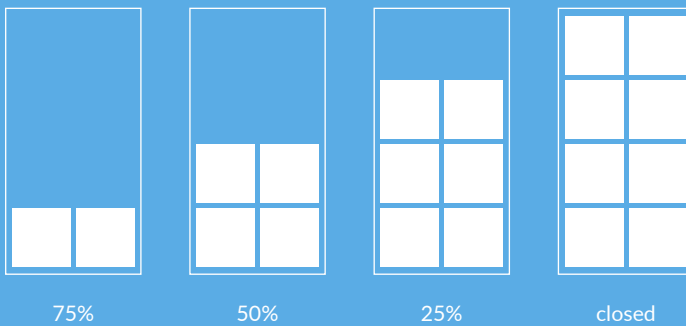

VERSITILE VENTILATION

Different days require different airflow. Put all the windows down to maximize airflow. Slide them up to keep it warmer. Or just leave them somewhere in between. Your room can adjust to your needs and comfort.